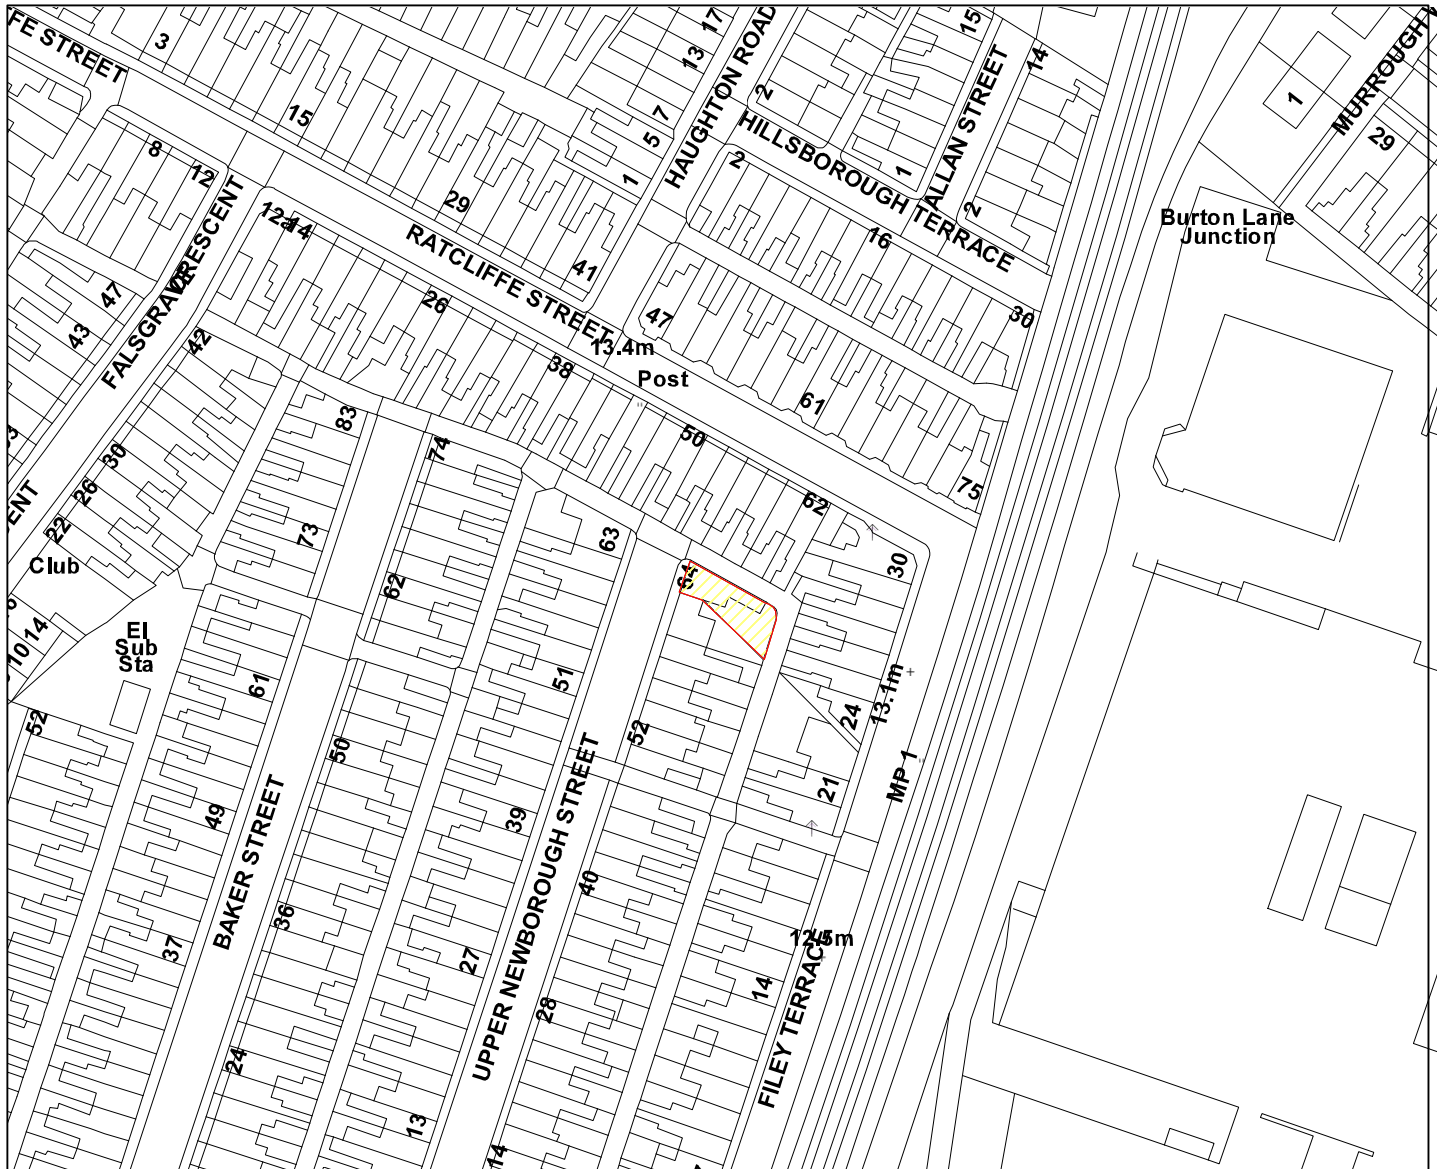

64 Upper Newborough Street

09/00821/FUL

Legend

Reproduced from the Ordnance Survey map with the permission of the Controller of Her Majesty's Stationery Office © Crown Copyright 2000.

Unauthorised reproduction infringes Crown Copyright and may lead to prosecution or civil proceedings.